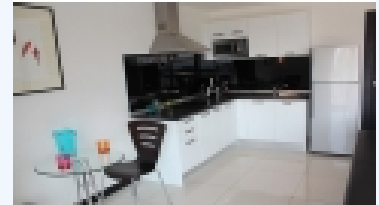

CR1556, PRATAMNAK TUDOR COURT ONE BEDROOM CONDO RENTAL,

For rent. 19,000 ?

Tudor court Condominium Pratamnak hill, one bedroom condo rental,
English contact Barry +66(0)8 99 333 583 WhatsApp, Line id 01barry30 or Contact us click here Thai
Contact Apple +66(0)65 828 9414 Line id apple3355 or Contact us click here Tudor court is
located on the much sort after Pratamnak hill one of the best locations as you are halfway between Pattaya
city and Jomtien beach. Directly on the Big Buddha hill and exercise park. The condominium project has
been built and designed to western standards and architecture with security entrance doors, UPVC windows
and Patio doors, double brick wall with cavity insulation so as no noise pollution from the neighbors. 24 hour
security communal gardens and swimming pool, swimming pool has relaxations seats in the pool seats in the
pool direct to the restaurant and pool bar. If you have any questions regarding this house for rent or
questions regarding general real estate in Thailand not matter if a general inquire or a specific question
regarding properties for sale or rent or a house to buy or condominium to buy, you may contact ourany time
and a member of our team will answer any property questions you may have regarding real estate.