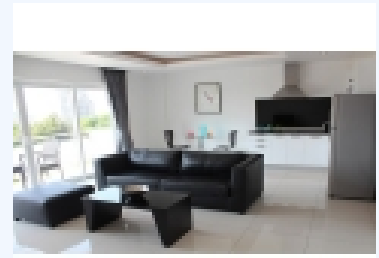

CR1556, PRATAMNAK TUDOR COURT ONE BEDROOM CONDO RENTAL,

For rent. 19,000 ?

Tudor court Condominium Pratamnak hill, one bedroom condo rental,
English contact Barry +66(0)8 99 333 583 WhatsApp, Line id 01barry30 or Contact us click here Thai
Contact Apple +66(0)65 828 9414 Line id apple3355 or Contact us click here Tudor court is
located on the much sort after Pratamnak hill one of the best locations as you are halfway between Pattaya
city and Jomtien beach. Directly on the Big Buddha hill and exercise park. The condominium project has
been built and designed to western standards and architecture with security entrance doors, UPVC windows
and Patio doors, double brick wall with cavity insulation so as no noise pollution from the neighbors. 24 hour
security communal gardens and swimming pool, swimming pool has relaxations seats in the pool seats in the
pool direct to the restaurant and pool bar. If you have any questions regarding this house for rent or
questions regarding general real estate in Thailand not matter if a general inquire or a specific question
regarding properties for sale or rent or a house to buy or condominium to buy, you may contact ourany time
and a member of our team will answer any property questions you may have regarding real estate.