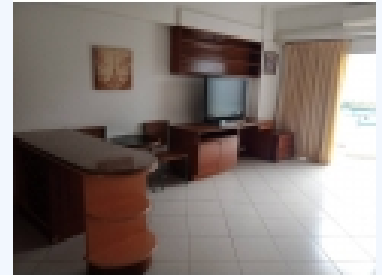

CS1988, PEAK CONDO ONE BEDROOM FOR SALE

For sale. 3,500,000 ?

The Peak Condo One bedroom condo for sale partial sea views,
 Available for sale Peak Condo Pratamnak hill Pattaya one bed two bath condominium purchase price only 3,500,000thb per month, English contact Barry +66(0)8 99 333 583 WhatsApp, Line id 01barry30 or Contact us click here Thai Contact Apple +66(0)65 828 9414 Line id apple3355 or Contact us click here Pratamnak hill one of the most sought after locations to Buy a condominium in the Pattaya area, quite locations with ease of access to all the local areas such as Central Pattaya Pattaya beach and Jomtien beach all with in a few minutes from this condominium, Convenience stores restaurants, Bars, cafes close to the Peak Condominium unit for sale , established condominium building with a good livable size unit of 79 square meters