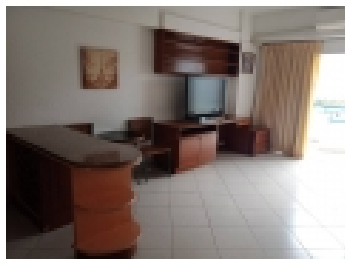

CR1860, PEAK CONDO ONE BEDROOM RENTALS 10,000 THB /Per month