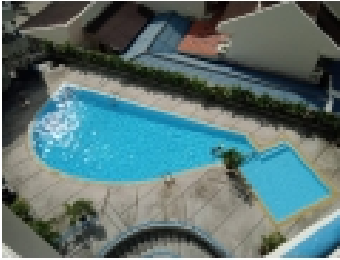

PROPERTY INFORMATION:

Category	: Condo
Property type	: For rent
Number bathrooms	: 2
Number bedrooms	: 1
Parking	: Yes
Building size (sqmt)	: 79.60

PROPERTY INFORMATION:

The Peak condominium One bedroom rental condominium,
Available for rent Peak Condo Pratamnak hill Pattaya one bed two bath condominium Rental rate only 10,000thb per month, English contact Barry +66(0)8 99 333 583 WhatsApp, Line id 01barry30 or Contact us click here Thai Contact Apple +66(0)65 828 9414 Line id apple3355 or Contact us click here Pratamnak hill one of the most sought after locations to rent condominium in the Pattaya area, quite locations with ease of access to all the local areas such as Central Pattaya Pattaya beach and Jomtien beach all with in a few minutes from this condominium, Convenience stores restaurants, Bars, cafes close to the Peak Condominium rental unit

INTERIOR AMENITIES

Interior Amenities	: Furnished,Built-in,European Kitchen

EXTERIOR AMENITIES

Exterior Amenities	: Balcony

COMMUNITY AMENITIES

Community Amenities	: Communal Swimming Pool,24 hour Security,Parking,Elevator,CCTV

APPLIANCES AMENITIES

Appliance Amenities	: Two ring hob,Refrigerator,Microwave,Electric Hot Water,Air Conditioner,TV

GENERAL AMENITY

General Amenities	: Ocean View,Pool View

LOCAL AMENITIES:

Super market	: 5 minutes by Car
School	: 5 minutes by Car
Park	: 2 minutes by Car
Beach	: 2 minutes by Car
Airport	: 90 minutes by Car
Bus station	: 5 minutes by Car
Police station	: 5 minutes by Car
Hospital	: 5 minutes by Car