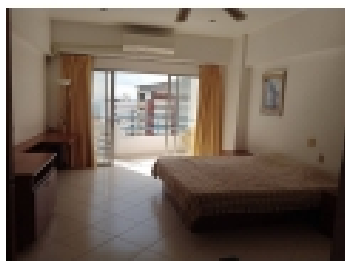

CR1860, PEAK CONDO ONE BEDROOM RENTALS 10,000 THB /Per month

PROPERTY INFORMATION:

Category	: Condo
Property type	: For rent
Number bathrooms	: 2
Number bedrooms	: 1
Parking	: Yes
Building size (sqmt)	: 79.60

PROPERTY INFORMATION:

The Peak condominium One bedroom rental condominium,
 Available for rent Peak Condo Pratamnak hill Pattaya one bed two bath condominium Rental rate only 10,000thb per month, English contact Barry +66(0)8 99 333 583 WhatsApp, Line id 01barry30 or Contact us click here Thai Contact Apple +66(0)65 828 9414 Line id apple3355 or Contact us click here Pratamnak hill one of the most sought after locations to rent condominium in the Pattaya area, quite locations with ease of access to all the local areas such as Central Pattaya Pattaya beach and Jomtien beach all with in a few minutes from this condominium, Convenience stores restaurants, Bars, cafes close to the Peak Condominium rental unit